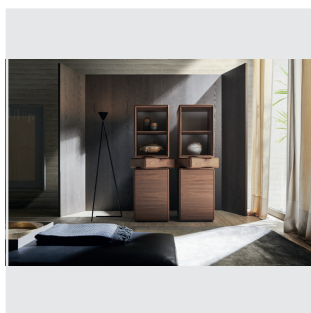

Molteni & C

SALONE DEL MOBILE.MILANO 2018 | PREVIEW

MILAN, 17-22 APRIL 2018

Teorema design Ron Gilad

Teorema, presented at last year's Salone del Mobile.Milano and winner of the Wallpaper design Award 2018 in the Best Twist Action category, is evolving towards new forms of home furnishings.

Ron Gilad, true to the original design that sees Teorema as a collection based on the geometric form of a void, turns the chest of drawers featuring elements off-set with respect to the central axis into a storage unit where containment and open glass parts are superimposed to create a single solid with a densely faceted surface

The drawers can be placed in axis or unusually at 45° compared to the rest of the unit.

The finish, either of canaletto walnut or eucalyptus, is a perfect blend between the micrometrical precision of the mechanical machining and the craftsmanship involved in folding and gluing the structural elements.

Official hashtags:

#MolteniGroup

#MolteniMDW18

Molteni&C | Dada
Corporate Press Office
Laura Maifreni
press@molteni.it
Raffaella Casati
raffaella.casati@molteni.it
tel. +39 0362 359 267

Social Media:
[instagram.com/moltenidada](https://www.instagram.com/moltenidada)
[facebook.com/moltenidada](https://www.facebook.com/moltenidada)
twitter.com/moltenidada
[pinterest.com/moltenidada](https://www.pinterest.com/moltenidada)

Molteni&C Salone del Mobile
2018 Preview Teorema 01