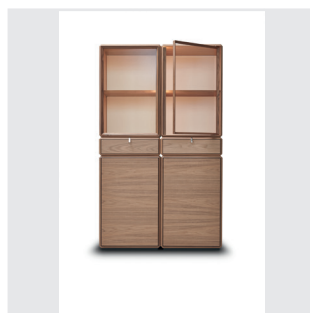

Molteni&C Salone del Mobile
2018 Preview Teorema 02