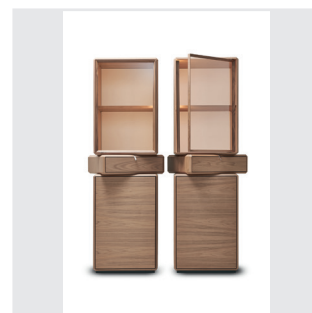

Molteni&C Salone del Mobile
2018 Preview Teorema 03